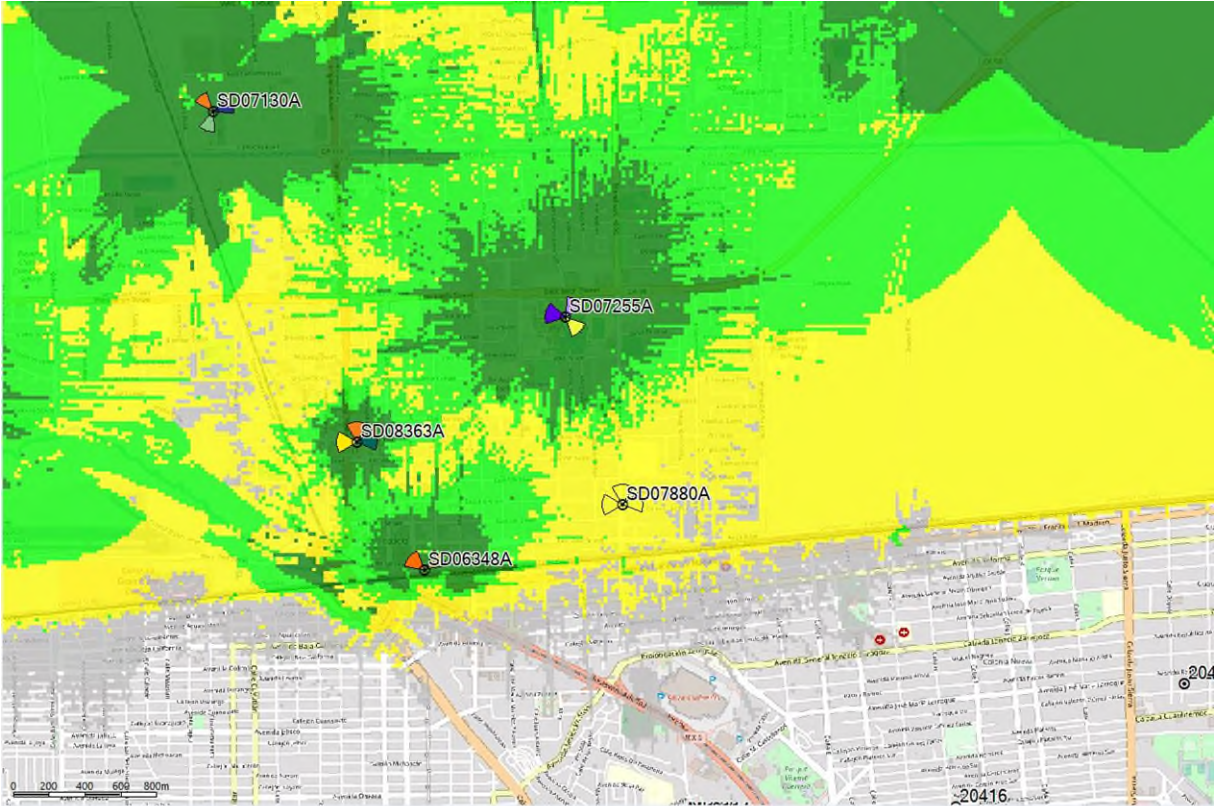

PREDICTIVE MAP REQUEST L2100

Prediction of Existing Coverage without SD07880A

Legend

- In-building Commercial
- In-building
- In-Vehicle
- Outdoor

Legend

- In-building Commercial
- In-building
- In-Vehicle
- Outdoor