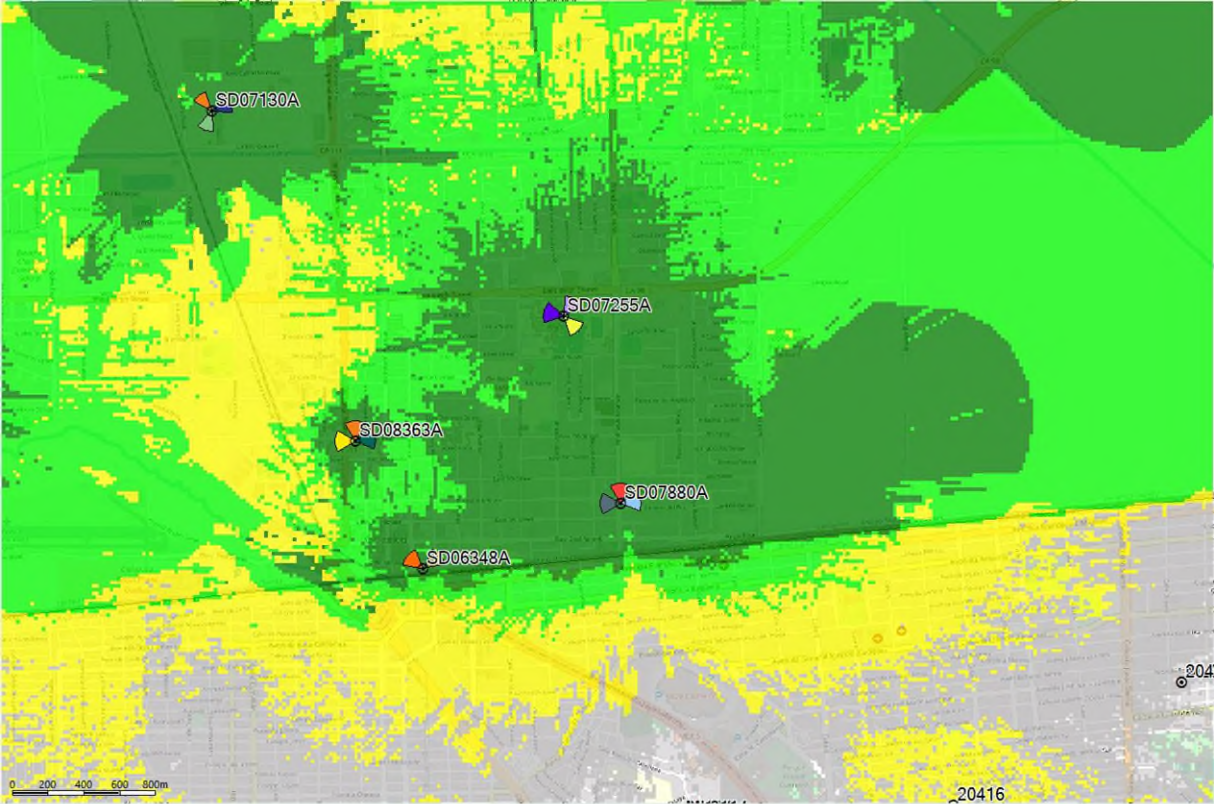

PREDICTIVE MAP REQUEST L2100

Prediction of Existing Coverage without SD07880A

Legend

- In-building Commercial
- In-building
- In-Vehicle
- Outdoor

Legend

- In-building Commercial
- In-building
- In-Vehicle
- Outdoor